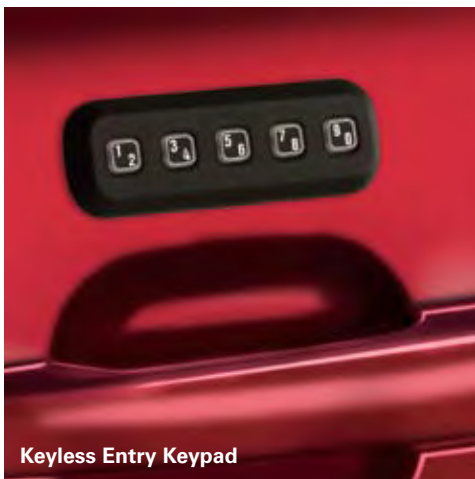

Trailer Hitch Ball

F5TZ-19F503-D 1-7/8", 2000 lbs.
F5TZ-19F503-E 2", 5000 lbs.
Fits Model Years 2005-2010

Trailer Hitch Drawbar

F5TZ-19A282-C 1-1/4" Drop / 4" Rise,
For 2" Receiver
F5TZ-19A282-D 0" Drop / 2-3/4" Rise,
For 2" Receiver
Fits Model Years 2005-2010

Trailer Hitch Receiver Cover

1L2Z-17F000-CA For 2" Hitch Receiver,
w/Ford Logo
Fits Model Years 2005

Trailer Hitch, Class III/IV

5C3Z-19D520-AA
Fits Model Years 2005-2007

Trailer Tow Mirrors

2C3Z-17696-AAA Manual Telescoping
2C3Z-17696-BAA Power Telescoping
Fits Model Years 2005-2007

Trailer Tow Mirrors

8C3Z-17682-AC Manual, RH Side
8C3Z-17683-AC Manual, LH Side
Fits Model Years 2008-2010

INTERIOR | SUPER DUTY®

Ash Cup/Coin Holder

5L8Z-7804810-AAA Cup/Coin Holder
5L8Z-7804810-BAA Cup w/Lighter Element
Fits Model Years 2005-2010

Cargo Organizer, Soft-Sided

AE5Z-19H484-A Cooler Bag, w/Adjustable
Carrying Strap
Fits Model Years 2005-2010

Cargo Organizer, Soft-Sided

AE5Z-78115A00-A Large, Folding
AE5Z-78115A00-B Standard, Pop-Up
Fits Model Years 2005-2010

Floor Mats, All-Weather Vinyl

6C3Z-2813300-A Ebony, Crew Cab, 3-Pc. Set
Fits Model Years 2005-2007

Floor Mats, All-Weather Vinyl

6C3Z-2513086-C Ebony, Reg. Cab, 2-Pc. Set
Fits Model Years 2005-2010

Floor Mats, All-Weather Vinyl

8C3Z-2613300-B Ebony, SuperCab, 3-Pc. Set
Fits Model Years 2008-2009

Mirrors, Electrochromic Compass

F6AZ-17700-A w/o Temp. Display w/o SYNC®
XF2Z-17700-A w/Temp. Display w/o SYNC®
Fits Model Years 2005-2010

Mirrors, Electrochromic Compass w/HomeLink®

4L3Z-17700-A w/o Temp. Display w/o SYNC®
4L3Z-17700-B w/Temp. Display, w/o SYNC®
Fits Model Years 2005-2010

Seat Covers, Leather-Trimmed by Katzkin®*