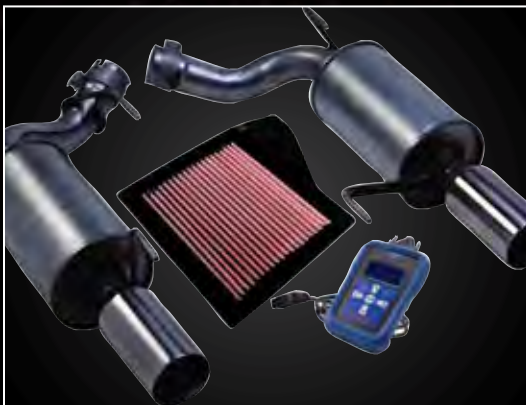

FR1 – POWER UPGRADE PACKS

Greater horsepower • Throatier exhaust note • Increases throttle response • Improves performance and feel • Upgrade your V6 to true dual exhaust

- M-FR1-MV6 Mustang V6
- M-FR1-MGTA Mustang GT
- M-FR1-MSVT GT500 Mustang