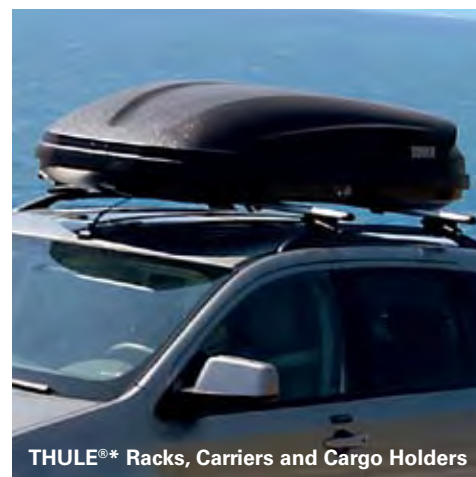

-ROW- Available in Standard or Tuscany materials/colors.

Fits Model Years 2008-2010

THULE®\* Racks, Carriers and Cargo Holders

Cargo Organizer

Seat Covers, Leather-Trimmed by Katzkin®\*

\*Ford Licensed Accessories.