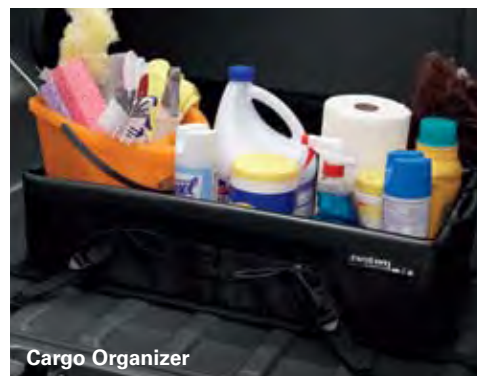

Bi-Directional Remote Start System