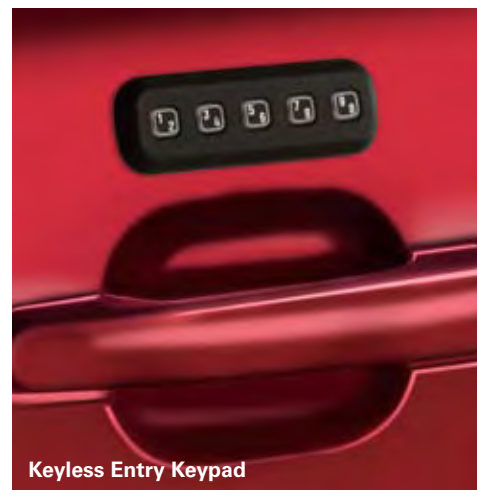

Keyless Entry Keypad

Garmin® Portable Navigation Systems\*

SYNC® Kit by Ford Custom Accessories

\*Ford Licensed Accessories.

Graphics – Racing Stripes

18" Chrome Wheel

**Graphics – Side Stripes**

8E5Z-5420000-AA Black  
 8E5Z-5420000-AB Satin Silver  
 Fits Model Years 2006-2009