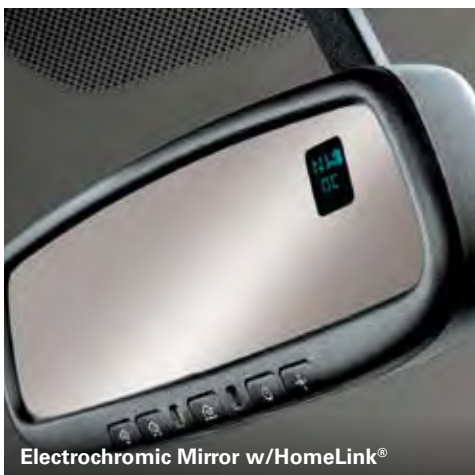

Electrochromic Mirror w/HomeLink®