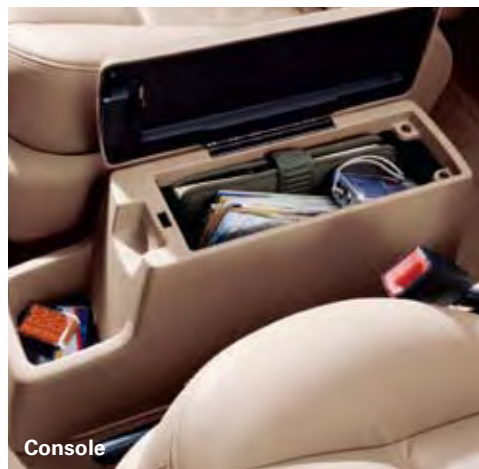

Side Window Deflectors

Console

ELECTRONICS | FREESTAR

Audio, TripTunes™
6R3Z-19A464-AA Connects portable audio players to in-dash radio.
Fits Model Years 2005-2007

Daytime Running Lights
F6RZ-13B218-AA
Fits Model Year 2005

HitchScan™* by EchoMaster®
A9150-19D520-AA Backup Sensor and Hitch Step
Fits Model Years 2005-2007

Keyless Entry Keypad
7L2Z-14A626-BA
Fits Model Year 2007

Mobile-Ease™ Hands Free System
3W4Z-14A411-AA Connector Wiring Harness
Fits Model Years 2005-2007

Portable Navigation System* by Garmin®
A9FCS-N1250-A nüvi® 1250
A9FCS-N1490T-A nüvi® 1490T
A8FCS-GDB55-A GDB 55 MSN® Receiver.
For Use w/nüvi® 1250/1490T.
Fits Model Year All

Remote Start System
7L5Z-19G364-AA Remote Start Only.
Includes Interface Kit.
Fits Model Year 2007

Remote Start System
8L3Z-19G365-BA Remote Start
PATS Interface Kit
Fits Model Year 2007

Remote Start System
7L3Z-19G364-AA Series 200, Remote
Start w/Vehicle Security
System (does not include
Interface Kit).
Fits Model Year 2007

SmartAlert™ GPS Tracking and Recovery*
A8FCS-SMTALT2-AA Base
A8FCS-SMTALT2-BA Advantage
Fits Model Year All

Vehicle Security Kit
7L3Z-19A361-AA
Fits Model Years 2007

Wiper Shaker De-Icer and Debris Cleaner*
-17526- One Pair
Fits Model Years 2005-2007

WHEELS | FREESTAR

Wheel Lock Kit
Includes: (4) Locking Lugs and (1) Key.
E9TZ-1A043-A Chrome-Plated,
For Exposed Lugs
F19Z-1A043-A For Hidden Lugs,
Non-Decorative,
For Aluminum Wheels
4F2Z-1A043-AA For Hidden Lugs,
Non-Decorative,
For Steel Wheels
Fits Model Years 2005-2007

EXTERIOR | FREESTAR

Camping Tents by Sportz®* For Vans
A9FCS-99000C38-AA
Fits Model Years All

Cover, Mini-Mask
4F2Z-19A414-EA Black
Fits Model Years 2005

Deflectors, Hood, Wraparound
4F2Z-16C900-AA Smoke-Color, Single Pack
Fits Model Years 2005-2007

Deflectors, Side Window
XF2Z-18246-AA Smoke-Color,
2-Pc. Set, Single-Pack
Fits Model Years 2005-2007

Splash Guards, Molded
4F2Z-16A550-AA For Front or Rear, 2-Pc. Set
Fits Model Years 2005-2007

Trailer Hitch Ball
F5TZ-19F503-A 1-7/8", 2000 lbs., 3/4" Shank
F5TZ-19F503-B 2", 3500 lbs.
Fits Model Years 2005-2007

Trailer Hitch Drawbar for 2" Receiver
F5TZ-19A282-C 1-1/4" Drop / 4" Rise,
F5TZ-19A282-D 0" Drop / 2-3/4" Rise,
Fits Model Years 2005-2007

Trailer Hitch Drawbar
1L2Z-19A282-AA Class II Ball Mount,
1-1/4" Receiver
Fits Model Years 2005-2007

Trailer Hitch, Class III
4F2Z-19D520-AB w/Drawbar, 1-1/4" Receiver
Fits Model Years 2005-2007

Trailer Hitch, Class III
4F2Z-19D520-BB w/o Drawbar, 2" Receiver
Fits Model Years 2006-2007

INTERIOR | FREESTAR

Ash Cup/Coin Holder
5L8Z-7804810-AAA Cup/Coin Holder
5L8Z-7804810-BAA Cup w/Lighter Element
Fits Model Years 2005-2007

Cargo Net, Envelope Style
4F2Z-1655066-AA
Fits Model Years 2005-2007

Console
4F2Z-16045A36-AAA Med. Flint
Fits Model Years 2005-2007

Mirrors, Electrochromic Compass
F6AZ-17700-A w/o Temp. Display
XF2Z-17700-A w/Temp. Display
Fits Model Years 2005-2007