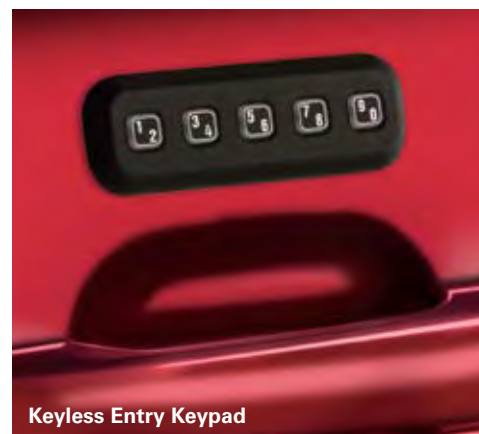

Aluminum Fuel Door

Keyless Entry Keypad

*Ford Licensed Accessories.