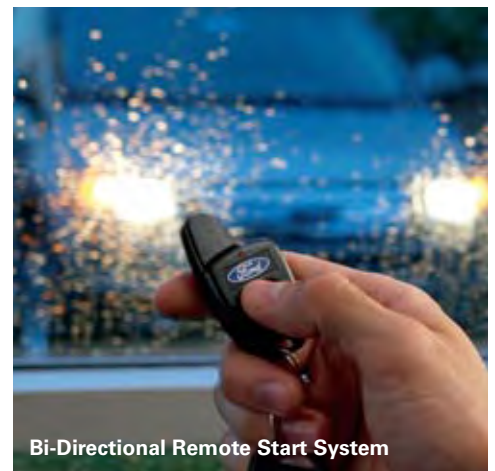

Remote Start System

7L2Z-19G364-AA Series 100, One-Button. Includes Interface Kit.
Fits Model Years 2008-2009

Remote Start System

7L3Z-19G364-AA Series 200, Remote Start w/Vehicle Security System (does not include Interface Kit).
Fits Model Years 2008-2009

SmartAlert™ GPS Tracking and Recovery*

A8FCS-SMTALT2-AA Base
A8FCS-SMTALT2-BA Advantage
Fits Model Years All

SYNC® Kit by Ford Custom Accessories

Includes: Jumper Wire Assembly, USB Cable, SYNC® Module, Tie-down Straps and Quick Reference Manual.
9R3Z-14D212-A Not for use with DVD- and/or Navigation System-equipped vehicles.
Fits Model Years 2009

Vehicle Security Kit

7L3Z-19A361-AA
Fits Model Years 2008-2009

Wiper Shaker De-Icer and Debris Cleaner*

-17526- One Pair
Fits Model Year 2008

EXTERIOR | TAURUS X

Camping Tents by Sportz®* For Wagons

A9FCS-99000C38-AA
Fits Model Years All

Deflector, Moonroof

5F9Z-74500A26-AA Smoke-Color
Fits Model Years 2008-2009

Deflectors, Hood, Styled

8F9Z-16C900-A Smoke-Color, Single-Pack
Fits Model Years 2008-2009

Deflectors, Side Window

5F9Z-18246-AA Smoke-Color, 4-Pc. Set, Single-Pack
Fits Model Years 2008-2009

Mirrors, Exterior Trim Kit

AG1Z-17D742-DA
Fits Model Year 2009

Racks by THULE®,* Bike Carrier, Hitch Mounted

For 1-1/4" and 2" Receivers.
A7FCS-912-AA Carries 2 Bikes
A7FCS-914-AA Carries 4 Bikes
Fits Model Years 2008-2009

*Ford Licensed Accessories.