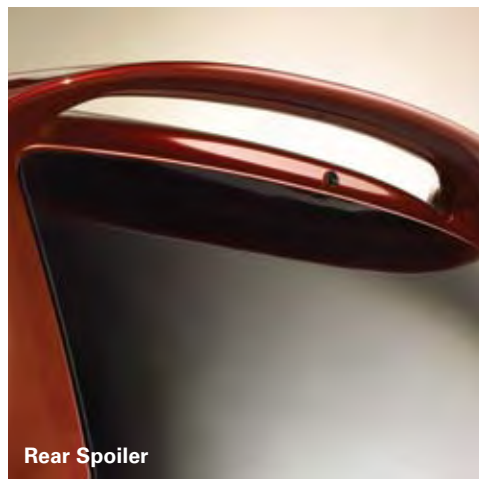

ELECTRONICS | FREESTAR

Audio, TripTunes™
6R3Z-19A464-AA Connects portable audio players to in-dash radio.
Fits Model Years 2005-2007

Daytime Running Lights
F6RZ-13B218-AA
Fits Model Year 2005

HitchScan™* by EchoMaster®
A9150-19D520-AA Backup Sensor and Hitch Step
Fits Model Years 2005-2007

Keyless Entry Keypad
7L2Z-14A626-BA
Fits Model Year 2007

Mobile-Ease™ Hands Free System
3W4Z-14A411-AA Connector Wiring Harness
Fits Model Years 2005-2007

Portable Navigation System* by Garmin®
A9FCS-N1250-A nüvi® 1250
A9FCS-N1490T-A nüvi® 1490T
A8FCS-GDB55-A GDB 55 MSN® Receiver.
For Use w/nüvi® 1250/1490T.
Fits Model Year All

Remote Start System
7L5Z-19G364-AA Remote Start Only.
Includes Interface Kit.
Fits Model Year 2007

Remote Start System
8L3Z-19G365-BA Remote Start
PATS Interface Kit
Fits Model Year 2007

Remote Start System
7L3Z-19G364-AA Series 200, Remote
Start w/Vehicle Security
System (does not include
Interface Kit).
Fits Model Year 2007

SmartAlert™ GPS Tracking and Recovery*
A8FCS-SMTALT2-AA Base
A8FCS-SMTALT2-BA Advantage
Fits Model Year All

Vehicle Security Kit
7L3Z-19A361-AA
Fits Model Years 2007

Wiper Shaker De-Icer and Debris Cleaner*
-17526- One Pair
Fits Model Years 2005-2007

WHEELS | FREESTAR

Wheel Lock Kit
Includes: (4) Locking Lugs and (1) Key.
E9TZ-1A043-A Chrome-Plated,
For Exposed Lugs
F19Z-1A043-A For Hidden Lugs,
Non-Decorative,
For Aluminum Wheels
4F2Z-1A043-AA For Hidden Lugs,
Non-Decorative,
For Steel Wheels
Fits Model Years 2005-2007

EXTERIOR | FREESTAR

Camping Tents by Sportz®* For Vans
A9FCS-99000C38-AA
Fits Model Years All

Cover, Mini-Mask
4F2Z-19A414-EA Black
Fits Model Years 2005

Deflectors, Hood, Wraparound
4F2Z-16C900-AA Smoke-Color, Single Pack
Fits Model Years 2005-2007