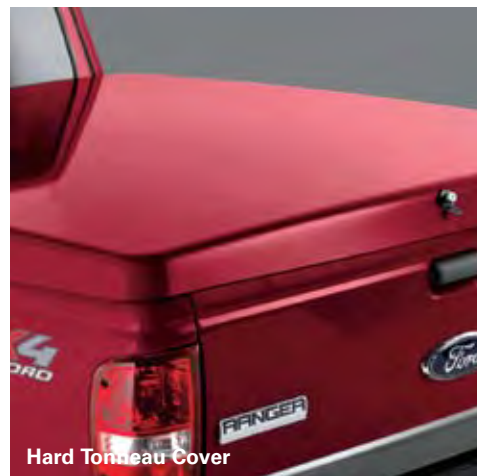

Bed Extender