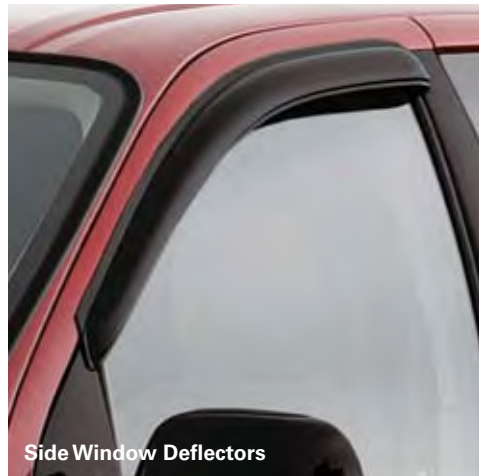

Rear Spoiler