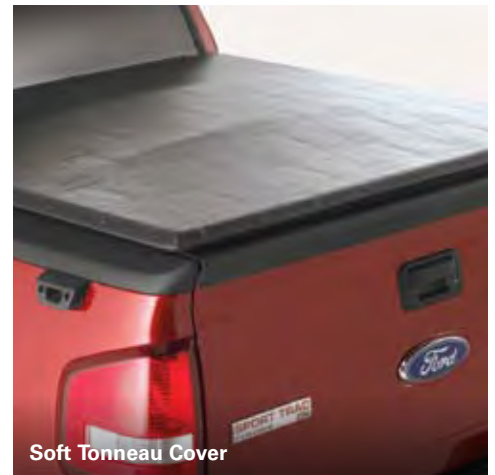

-17526- One Pair  
Fits Model Years 2005-2010

Bed Extender

Hard Folding Tonneau Cover

Soft Tonneau Cover

SYNC® Kit by Ford Custom Accessories

\*Ford Licensed Accessories.

Hood Deflector

Bed Mat