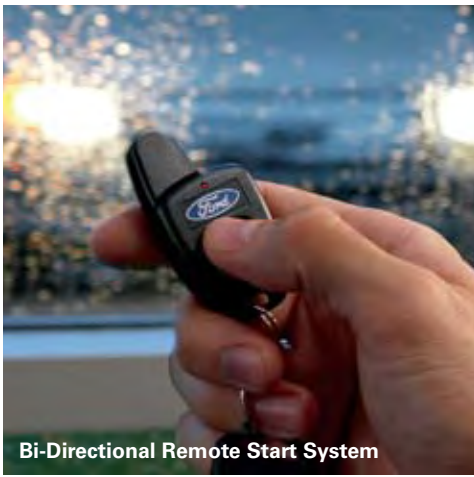

EXTERIOR | FIVE HUNDRED

Deflector, Moonroof

5G1Z-54500A26-AA Smoke-Color
Fits Model Years 2005-2007

Deflectors, Hood, Styled

5G1Z-16C900-AA Smoke-Color, Single-Pack
Fits Model Years 2005-2007

Deflectors, Side Window

5G1Z-18246-AA Smoke-Color,
4-Pc. Set, Single-Pack
Fits Model Years 2005-2007

Splash Guards, Flat

F6AZ-16A550-AA For Front or Rear, 2-Pc. Set
Fits Model Year 2005

INTERIOR | FIVE HUNDRED

Ash Cup/Coin Holder

5L8Z-7804810-AAA Cup/Coin Holder
5L8Z-7804810-BAA Cup w/Lighter Element
Fits Model Years 2005-2007

Cargo Area Protector

7G1Z-6111600-AA Black
Fits Model Year 2007

Cargo Net, Envelope Style

5G1Z-54550A66-AA
Fits Model Years 2005-2007

Cargo Organizer

5G1Z-78115A00-AAA Black
Fits Model Years 2005-2007

Cargo Organizer, Soft-Sided

AE5Z-19H484-A Cooler Bag, w/Adjustable
Carrying Strap
Fits Model Years 2005-2007

Cargo Organizer, Soft-Sided

AE5Z-78115A00-A Large, Folding
AE5Z-78115A00-B Standard, Pop-Up
Fits Model Years 2005-2007

Floor Mats, All-Weather Vinyl

5G1Z-5413300-A Ebony, 4-Pc. Set
Fits Model Years 2005-2007

Mirrors, Electrochromic Compass

F6AZ-17700-A w/o Temp. Display
XF2Z-17700-A w/Temp. Display
Fits Model Years 2005-2007

**Mirrors, Electrochromic Compass
w/HomeLink®**

4L3Z-17700-A w/o Temp. Display
4L3Z-17700-B w/Temp. Display
Fits Model Years 2005-2007

*Ford Licensed Accessories.