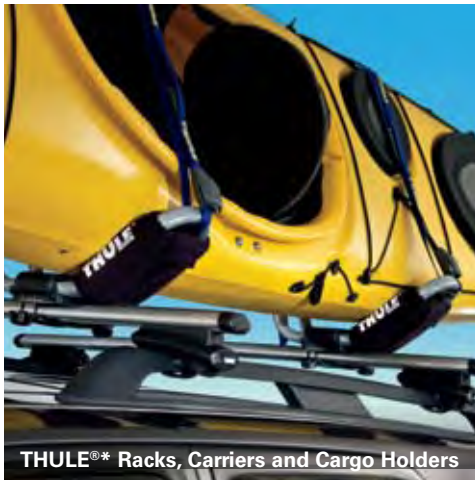

**Dual INViSiON™ DVD Headrests\***

**Keyless Entry Keypad**

**Garmin® Portable Navigation Systems\***

\*Ford Licensed Accessories.

20" Chrome Forged Wheels

THULE® Racks, Carriers and Cargo Holders

Rear Bumper Protector