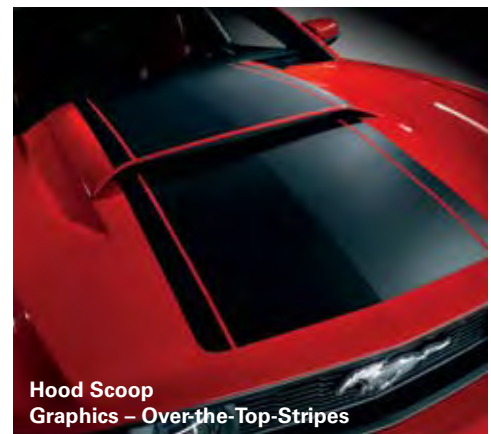

**Decklid Panel
Rear Spoiler**

**Hood Scoop
Graphics – Over-the-Top-Stripes**

*Ford Licensed Accessories.