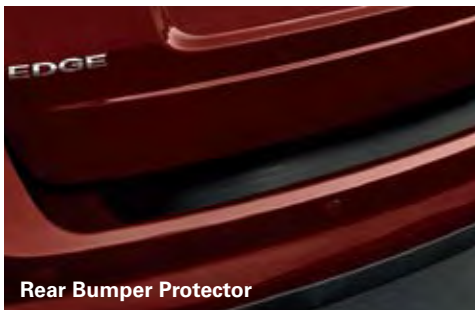

**Dual INViSiON™ DVD Headrests\***

**Keyless Entry Keypad**

**Garmin® Portable Navigation Systems\***

\*Ford Licensed Accessories.

20" Chrome Forged Wheels

THULE® Racks, Carriers and Cargo Holders

Rear Bumper Protector