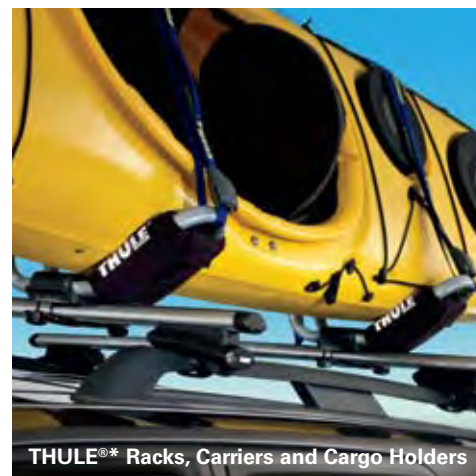

9-Spoke 22" Chrome Wheels

THULE® Racks, Carriers and Cargo Holders

Bi-Directional Remote Start System

\*Ford Licensed Accessories.

Illuminated Door Sills

**Running Boards, Platform**

3L1Z-16450-AAB Black, O.E. Waffle Style  
Fits Model Years 2005-2006