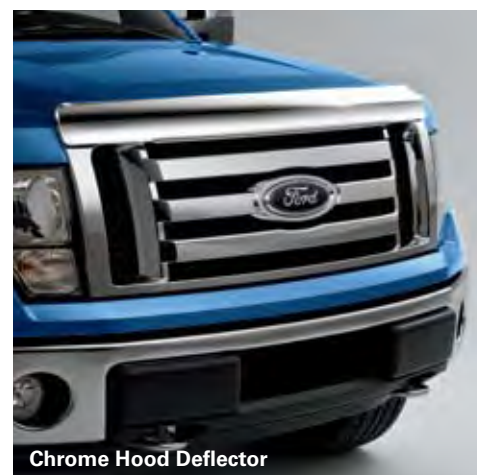

Chrome Hood Deflector

Trailer Tow Mirrors, Manual, Telescoping Trailer Tow, Manual Mirror Glass

1. 7L3Z-17682-BB Black, Right Hand Side
   - 7L3Z-17683-BB Black, Left Hand Side
2. Fits Model Years 2008-2010

Trailer Tow Mirrors, Manual, Telescoping Trailer Tow, Power Heated, Turn Signal and Puddle Lamps

1. 7L3Z-17682-AE Black, Right Hand Side
   - 7L3Z-17683-AE Black, Left Hand Side
2. Fits Model Years 2008-2010

Trailer Hitch Ball

1. F5TZ-19F503-D 1-7/8", 2000 lbs.
   - F5TZ-19F503-E 2", 5000 lbs.
2. Fits Model Years 2005-2010

Trailer Hitch Drawbar

1. F5TZ-19A282-C 1-1/4" Drop / 4" Rise, For 2" Receiver
   - F5TZ-19A282-D 0" Drop / 2-3/4" Rise, For 2" Receiver
2. Fits Model Years 2005-2010

*Ford Licensed Accessories.