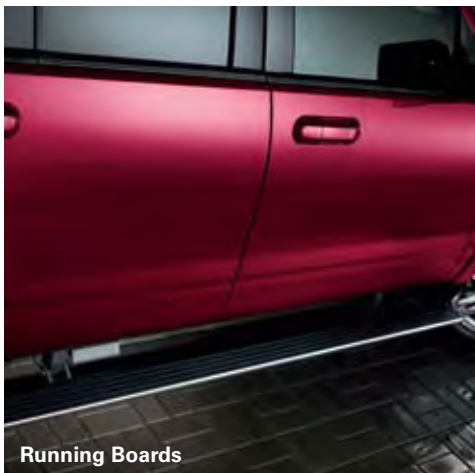

Window Deflectors

Running Boards

*Ford Licensed Accessories.