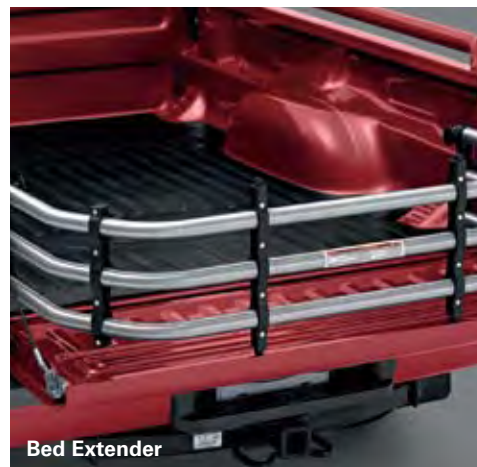

Chrome Exhaust Tip