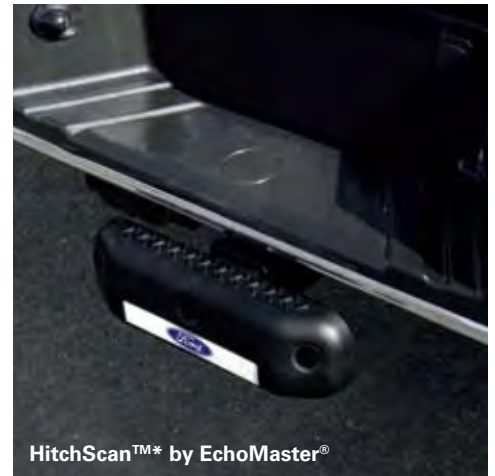

Remote Start System

7L2Z-19G364-AA Series 100, One-Button. Includes Interface Kit.
Fits Model Years 2008-2009

Remote Start System

7L3Z-19G364-AA Series 200, Remote Start w/Vehicle Security System (does not include Interface Kit).
Fits Model Years 2008-2009

SmartAlert™ GPS Tracking and Recovery*

A8FCS-SMTALT2-AA Base
A8FCS-SMTALT2-BA Advantage
Fits Model Years All

SYNC® Kit by Ford Custom Accessories

Includes: Jumper Wire Assembly, USB Cable, SYNC® Module, Tie-down Straps and Quick Reference Manual.
9R3Z-14D212-A Not for use with DVD- and/or Navigation System-equipped vehicles.
Fits Model Years 2009

Vehicle Security Kit

7L3Z-19A361-AA
Fits Model Years 2008-2009

Wiper Shaker De-Icer and Debris Cleaner*

-17526- One Pair
Fits Model Year 2008

EXTERIOR | TAURUS X

Camping Tents by Sportz®* For Wagons

A9FCS-99000C38-AA
Fits Model Years All

Deflector, Moonroof

5F9Z-74500A26-AA Smoke-Color
Fits Model Years 2008-2009

Deflectors, Hood, Styled

8F9Z-16C900-A Smoke-Color, Single-Pack
Fits Model Years 2008-2009

Deflectors, Side Window

5F9Z-18246-AA Smoke-Color, 4-Pc. Set, Single-Pack
Fits Model Years 2008-2009

Mirrors, Exterior Trim Kit

AG1Z-17D742-DA
Fits Model Year 2009

Racks by THULE®,* Bike Carrier, Hitch Mounted

For 1-1/4" and 2" Receivers.
A7FCS-912-AA Carries 2 Bikes
A7FCS-914-AA Carries 4 Bikes
Fits Model Years 2008-2009

*Ford Licensed Accessories.