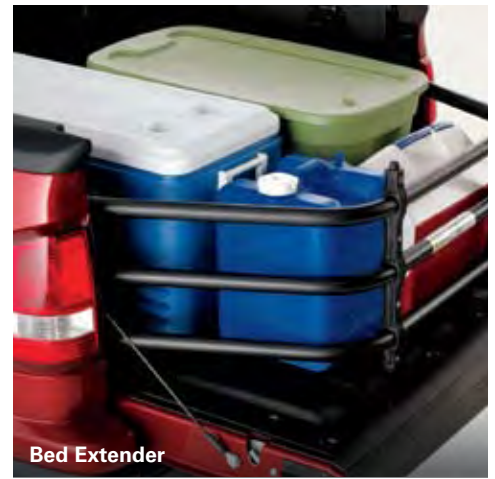

-17526- One Pair  
Fits Model Years 2005-2010

Bed Extender

Hard Folding Tonneau Cover

Soft Tonneau Cover

SYNC® Kit by Ford Custom Accessories

\*Ford Licensed Accessories.

Hood Deflector

Bed Mat