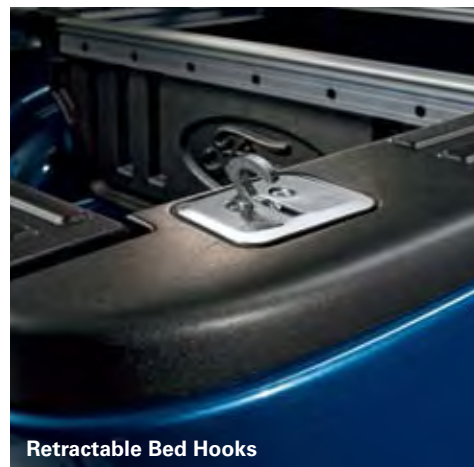

Sport Liner

Retractable Bed Hooks

Dual INViSION™ DVD Headrests\*

DVD Rear Overhead Entertainment System

\*Ford Licensed Accessories.

17" Bright Machined Aluminum Wheels

18" Chromed Aluminum Wheels

22" Chrome, 9-Spoke Cast Aluminum Wheels