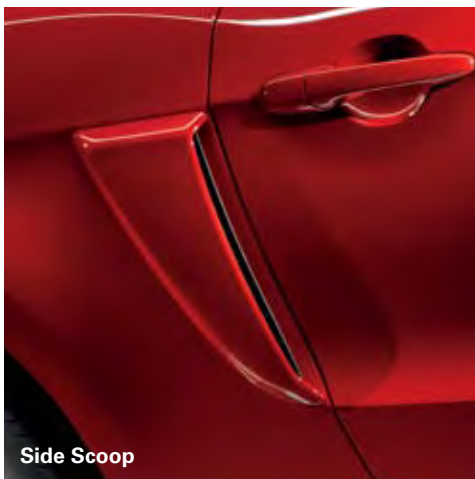

7L2Z-14A411-A RUN/ACC Jumper  
 Fits Model Years 2008-2009

**Chrome Exhaust Tip**

**Decklid Panel  
 Rear Spoiler**

**Hood Scoop  
 Graphics – Over-the-Top-Stripes**

\*Ford Licensed Accessories.

WHEELS | MUSTANG