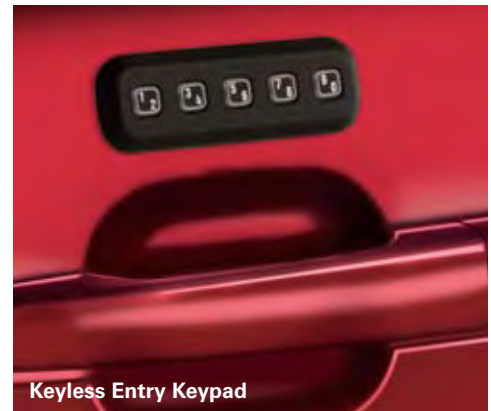

**Dual INViSiON™ DVD Headrests\***

**Keyless Entry Keypad**

**Garmin® Portable Navigation Systems\***

\*Ford Licensed Accessories.

20" Chrome Forged Wheels

THULE® Racks, Carriers and Cargo Holders

Rear Bumper Protector