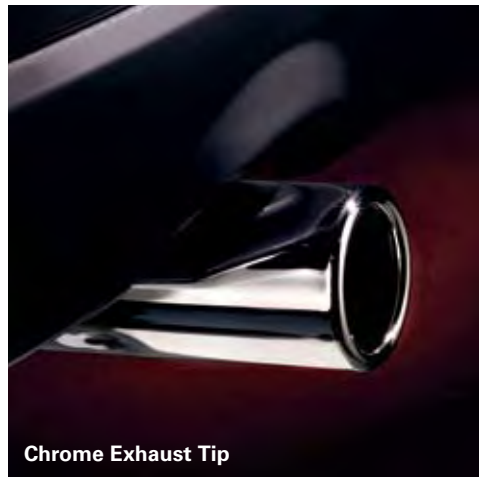

APPEARANCE | EXPEDITION / EL

Exhaust Tip

4L1Z-5K238-AA Chrome
Fits Model Years 2005-2006

Exhaust Tip

7L1Z-5K238-A Chrome
Fits Model Years 2007-2010

Spoiler, Rear

3L1Z-7844210-AAB Primed
Fits Model Years 2005-2010

ELECTRONICS | EXPEDITION / EL

Audio, TripTunes™

6R3Z-19A464-AA Connects portable audio players to in-dash radio.
Fits Model Years 2005-2006

Audio, TripTunes™ Advanced

7R3Z-19A464-A Manages music library through radio controls.
Fits Model Years 2007-2008

Daytime Running Lights

F6SZ-13B218-AA
Fits Model Year 2005

Dual INViSiON™ DVD Headrests*

7" LCD displays, integrated top-loading DVD players, infrared headphones, remote control, game/video ports (RCA), CD/MP3 playback. See dealer for additional details.

-611A08- Colors and materials to complement vehicle interiors
Fits Model Years 2006-2010

HitchScan™* by EchoMaster®

A915O-19D520-AA Backup Sensor and Hitch Step
Fits Model Year 2010

Keyless Entry Keypad

7L2Z-14A626-BA
Fits Model Years 2007-2010

Mobile-Ease™ Hands-Free System

3W4Z-14A411-AA Connector Wiring Harness
Fits Model Years 2005-2008

Mobile-Ease™ Hands-Free System

7L2Z-14A411-A RUN/ACC Jumper
Fits Model Years 2007-2010

Mobile-Ease™ Hands-Free System

7L2Z-19G399-A Advanced
Fits Model Years 2007-2008

Mobile-Ease™/TripTunes™

7R3Z-14A411-AD Common Wiring Harness
Fits Model Years 2007-2008

Portable Navigation System* by Garmin®

A9FCS-N1250-A nüvi® 1250
A9FCS-N1490T-A nüvi® 1490T
A8FCS-GDB55-A GDB 55 MSN® Receiver.
For Use w/nüvi® 1250/1490T.

Fits Model Year All

Remote Start System

7L3Z-19G364-AA Series 200, Remote Start w/Vehicle Security System. For Vehicles w/o MyKey™ (does not include Interface Kit).

Fits Model Years 2007-2008

Remote Start System

7W3Z-19G364-AA Base Remote Start System. For vehicles w/o SYNC®, w/o MyKey™ (does not include Interface Kit).

Fits Model Years 2007-2009

Remote Start System

8L3Z-19G965-BA Remote Start PATS Interface Kit #4.4

Fits Model Years 2007-2010

Remote Start System

9C3Z-19G364-A Bi-Directional 100 Series. For vehicles w/o SYNC®, w/o MyKey™ (does not include Interface Kit).

Fits Model Years 2007-2009

Remote Start System

AC3Z-19G364-A Bi-Directional 100 Series. For vehicles w/o SYNC®, w/MyKey™ (does not include Interface Kit).

AL1Z-19G364-A Bi-Directional 100 Series. For vehicles w/SYNC®, w/MyKey™ (Includes Interface Kit 8L3Z-19G365-BA).

Fits Model Year 2010

Remote Start System

AL1Z-19G364-B Base Remote Start System. For vehicles w/SYNC®, w/MyKey™ (includes Interface Kit 8L3Z-19G365-BA).

Fits Model Year 2010

Remote Start System

AW3Z-19G364-A Base Remote Start System. For vehicles w/o SYNC®, w/MyKey™ (does not include Interface Kit).

Fits Model Year 2010