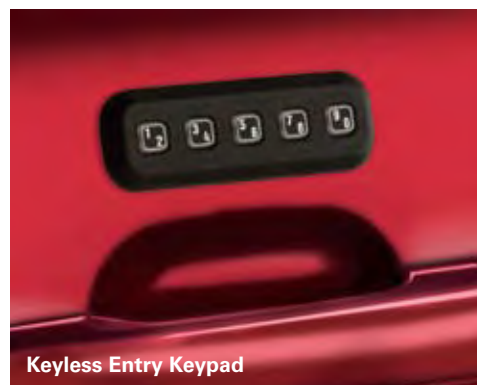

Deflectors, Hood, Wraparound

YC2Z-16C900-AA Smoke-Color

Fits Model Years 2005-2007

Deflectors, Side Window

F2UZ-18246-A Smoke-Color, 2-Pc. Set

Fits Model Years 2005-2009

Racks by THULE®,* Bike Carrier, Hitch Mounted

For 1-1/4" & 2" Receivers

A7FCS-912-AA Carries 2 Bikes

A7FCS-914-AA Carries 4 Bikes

Fits Model Years 2008-2010

Running Boards, Platform, O.E.

2C2Z-16450-AAA Black

Fits Model Years 2005-2009

Splash Guards, Flat

E7TZ-16A550-A For Front or Rear, 2-Pc. Set

Fits Model Years 2005-2010

Trailer Hitch Ball

F5TZ-19F503-D 1-7/8", 2000 lbs.

F5TZ-19F503-E 2", 5000 lbs.

Fits Model Years 2005-2010

Trailer Hitch Drawbar for 2" Receiver

F5TZ-19A282-C 1-1/4" Drop / 4" Rise

F5TZ-19A282-D 0" Drop / 2-3/4" Rise

Fits Model Years 2005-2010

Trailer Hitch Cover for 2" Receiver

1L2Z-17F000-CA w/Ford Logo

Fits Model Year 2005

Trailer Hitch, Class III/IV

F7UZ-19D520-AA w/o Step Bumper

Fits Model Years 2005-2009

INTERIOR | E-SERIES

Cargo Organizer, Soft-Sided Cooler Bag

AE5Z-19H484-A w/Adjustable Carrying Strap

Fits Model Years 2005-2010

Cargo Organizer, Soft-Sided

AE5Z-78115A00-A Folding, Large

AE5Z-78115A00-B Standard, Pop-Up

Fits Model Years 2005-2010

Floor Mats, All-Weather Vinyl

6C2Z-1613086-A Ebony, 2-Pc. Set

Fits Model Years 2005-2010

Floor Mats, All-Weather Vinyl

6C2Z-1613300-A Ebony, 4-Pc. Set, Kit includes 2nd- and 3rd-row Mats

Fits Model Years 2005-2010